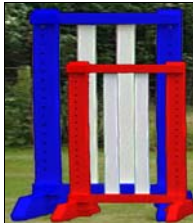

Stands

Per Pair, Fixed Feet, White

Height	Holes	Track
6' (1.8m)	£55	£77
5'6" (1.6m)	£42	£64
5' (1.5m)	£35	£57
4' (1.2m)	£28	£48

Other Single Standard Colour Plus £6

Standard Colours Available: White Red, Blue, Black, Green, Yellow, Orange, Pink, Purple
Custom Colours Available at extra cost

Multi Upright Wings

Per Pair, Fixed Feet, White

Multi-directional

Height	Holes	Track
6' (1.8m)	£105	£149
5'6" (1.6m)	£90	£134
5' (1.5m)	£78	£122
4' (1.2m)	£65	£105