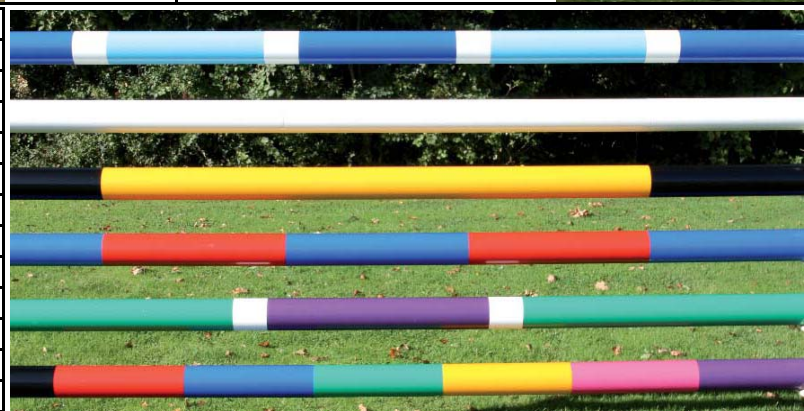

Per Pair £115.81

Red, Blue, White, Green, Yellow, Pink, Purple

Uni Jump

6' Pair £70.24 3' Pair £59

Includes Free Pair Cups

Please enquire for Polyjumps & Safety Systems Full Brochure. Prices subject to change & availability. All PolyJumps & Safety System Jumps subject to carriage charge

Practice Pole	10' x 3 1/8"	5 Band	£25.74
Practice Pole	10' x 3 1/8"	9 Band	£26.81
Pro Pole	10' x 4"	5 Band	£33.24
Pro Pole	10' x 4"	9 Band	£34.32
Pro Pole	12' x 4"	5 Band	£37.54
Pro Pole	12' x 4"	9 Band	£38.60
Pro Wooden	10' x 4"	5 Band	£37.54
Pro Wooden	12' x 4"	5 Band	£38.06
Stile Pole	6' x 4"		£23.05
Stile Pole Wooden	6' x 4"		£26.68
Poly Plank	6'	2 Transfers	£71.49
Poly Plank	10'	2 Transfers	£94.47
Gate	76cm x 3m		£107.23

6 Uni Jump Uprights 6', 6 Pairs Cups, 6 Pro Poles 10' x 4", 1 Pair Multijumps, 1 Hanging Filler, fitted with graphics both sides

UNI JUMP SET A £502.93

3 Uni Jump Uprights 6', 4 Pairs of Cups, 4 Pro Poles 10' x 4", 1 One Piece Standing Filler 2500mm x 580mm, (includes a choice of graphics for both sides), N.B. Option available to upgrade poles to wooden filled