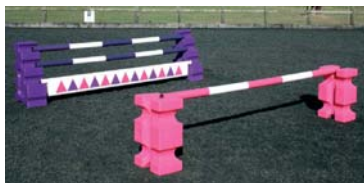

PRETTY PACKS £226.88

1 Pair Blocks, 1 Pair Multijumps, 3 Practice Poles 10' x 3 1/8", N.B. Plank an optional extra