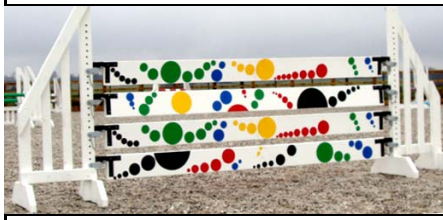

Hanging Planks

With Steel Brackets, 45mm Thick, Standard Colours, Single Sided

	6'	8'	10'	12'
8"	£19	£26	£32	£45
10"	£28	£35	£45	£65
Wavy	£35	£45	£55	£75

Various & Bespoke Designs, Signwriting & Logos Available

Double Sided Additional £8 Per Plank.

www.bargainjumps.co.uk

Half Circle Plank- Road Closed

Steel Brackets, 45mm Thick, Double Sided

	6'	8'	10'	12'
14"	£25	£30	£36	£50
18"	£30	£38	£48	£70

Full Circle Plank

Steel Brackets, 45mm Thick, Double Sided

	6'	8'	10'	12'
14"	£30	£35	£45	£60
18"	£35	£40	£55	£80

Spray Spots

1 Pair Sloping Wings, 4 Hanging Planks, 3 Pairs of Cups

Height x Width x Filler	Holes	Track
6' x 10ft	£280	£290
5'6" x 10ft	£260	£270
5' x 10ft	£250	£260
4' x 8ft	£185*	£220

Angel Fish

1 Pair Display Wings, 2 Wavy Planks, Wavy Filler, 2 Pairs of Cups

Height x Width x Filler	Holes	Track
6' x 10ft	£325	£340
5'6" x 10ft	£275	£290
5' x 10ft	£265	£280
4' x 8ft	£215*	£240

Three Waves