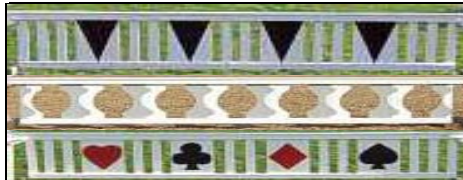

Hanging Gate

Painted White. Additional Colour £10

	6'	8'	10'	12'
1'6"	£25	£30	£40	£55
2'	£30	£35	£50	£55
2'6"	£35	£40	£55	£60
2'9"	£40	£45	£60	£65
3'	£45	£50	£65	£70
3'6"	£65	£70	£85	£95

Snakes & Ladders

1 Pair Stands, 2
Wavy Planks,
Jacobs Ladder, 3
Pairs of Cups

Height x Width	Holes	Track
6' x 10ft	£240	£250
5'6" x 10ft	£225	£240
5' x 10ft	£215	£225
4' x 8ft	£160*	£190

Patterned Ladder,

White Base, Coloured Pattern, Additional Colour £15

	6'	8'	10'	12'
1.6'	£40	£50	£70	£80
2'	£45	£55	£80	£90
2.6'	£50	£75	£85	£95

Jacobs Ladder

White Base, Additional Colour £12

	6'	8'	10'	12'
1'	£30	£35	£45	£65
1.6'	£35	£40	£50	£70
2'	£40	£45	£55	£80
2.6'	£40	£50	£75	£85