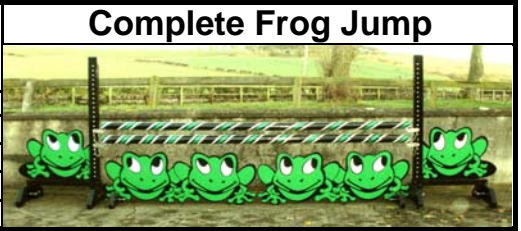

Complete Tiger Jump			
1 Pair Sloping Wings, 2 Poles 90mm, Polymer Tiger Fillers, 2 Pairs of Cups, Designed Double Sided			
Height x Width x Filler	Holes	Track	
6' x 10' x 2'3	£220	£235	
5'6" x 10' x 2'	£190	£205	
5' x 10' x 1'9	£175	£190	
4' x 8' x 1'6	£140*	£170	

Complete Four Little Pigs			
1 Pair Stands, 2 Poles 90mm, Polymer Pig Fillers, 3 Pairs of Cups, Designed Double Sided			
Height x Width x Filler	Holes	Track	
6' x 10' x 2'3	£185	£200	
5'6" x 10' x 2'	£160	£180	
5' x 10' x 1'9	£150	£165	
4' x 8' x 1'6	£120*	£150	

Shaped Fillers

Single Sided, Two Detachable Feet Per Section, Double Sided plus £25 - different colour optional

Single Daisy			
Single Sections	4'(1.2m)	5' (1.5m)	6' (1.8m)
2'3(68cm)	£43	£52	
2'6 (76cm)	£50	£55	£65
2'9 (85cm)	£65	£75	

Double Daisy			
Single Sections	4'(1.2m)	5' (1.5m)	6' (1.8m)
1'9 (53cm)	£40	£55	
2' (60cm)	£43	£52	
2'3(68cm)	£50	£55	£65

Half Circle			
Single Sections	4'(1.2m)	5' (1.5m)	6' (1.8m)
2'3(68cm)	£43	£52	
2'6 (76cm)	£50	£55	£65
2'9 (85cm)	£75		

Hump Design			
Single Sections	4'(1.2m)	5' (1.5m)	6' (1.8m)
2'3(68cm)	£43	£52	
2'6 (76cm)	£50	£55	£65
2'9 (85cm)			

Single Rainbow			
Single Sections	4'(1.2m)	5' (1.5m)	6' (1.8m)
2'3(68cm)	£43	£52	
2'6 (76cm)	£50	£55	£65
2'9 (85cm)	£70		

Double Rainbows			
Single Sections	4'(1.2m)	5' (1.5m)	6' (1.8m)
1'9 (53cm)	£40	£55	
2' (60cm)	£43	£52	
2'3(68cm)	£50	£55	£65

Double Circle Filler			
Height x Width	Sections		
1'9" (53cm)x 4'(1.2m)	2	£ 60	
2'0" (53cm)x 4'(1.2m)	2	£ 70	
2'3 (60cm) x 10' (3m)	2	£ 95	
2'6 (76cm) x 10' (3m)	2	£ 125	

Circle Filler			
Height x Width	Sections		
1'9" (53cm)x 4'(1.2m)	2	£ 60	
2'0" (53cm)x 4'(1.2m)	2	£ 70	
2'3 (60cm) x 10' (3m)	2	£ 95	
2'6 (76cm) x 10' (3m)	2	£ 125	

Wavy Filler			
Height x Width	Sections		
1'9" (53cm)x 4'(1.2m)	2	£ 60	
2'0" (53cm)x 4'(1.2m)	2	£ 70	
2'3 (60cm) x 10' (3m)	2	£ 95	
2'6 (76cm) x 10' (3m)	2	£ 125