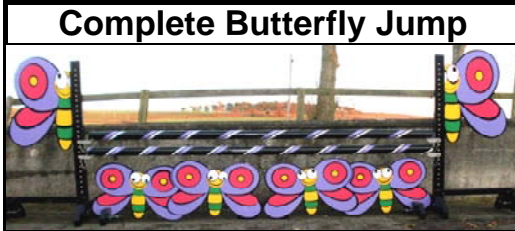

Single Sheep			
Height x Width	Sections		
2'0" (60cm)x 4'(1.2m)	2	£ 75	
2'3 (68cm) x 4'(1.2m)	2	£ 85	

Single Dragon			
Height x Width	Sections		
2'0 (60cm)x 3' (90cm)	2	£ 80	
2'3 (68cm) x 3' (90cm)	2	£ 90	

Caterpillar			
Height x Width	Sections		
1' x 4'(1.2m)	2	£ 40	
1'6" (46cm) x 4'(1.2m)	2	£ 60	

Complete Butterfly Jump		
1 Pair Display Wings, 2 Poles 90mm, Polymer Filler, 2 Pairs of Cups, Designed Double Sided		
Height x Width x Filler	Holes	Track
6' x 10' x 2'3	£245	£260
5'6" x 10' x 2'	£215	£230
5' x 10' x 1'9	£205	£220
4' x 8' x 1'6	£180*	£205